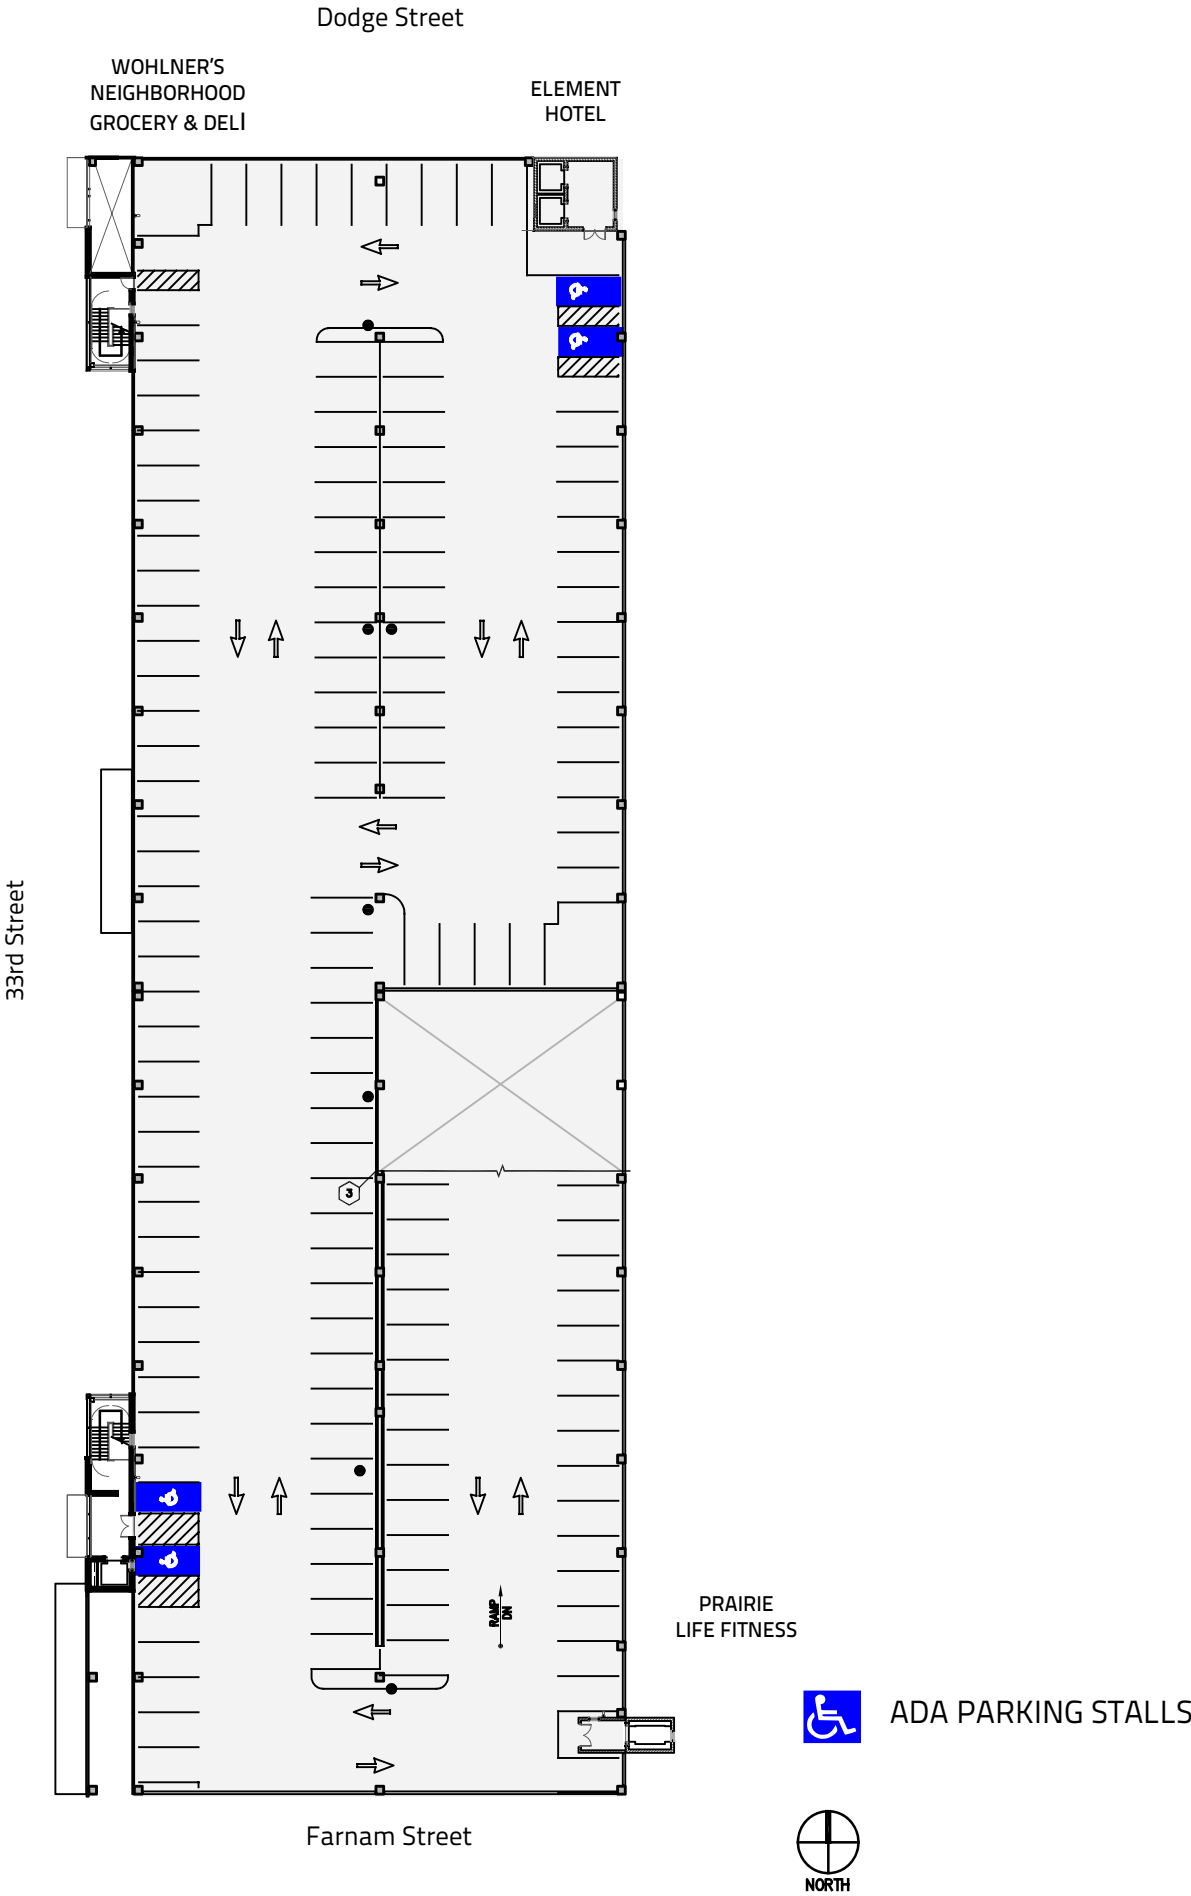

TOP TIER PARKING LAYOUT

PRAIRIE
LIFE FITNESS

ADA PARKING STALLS

NORTH